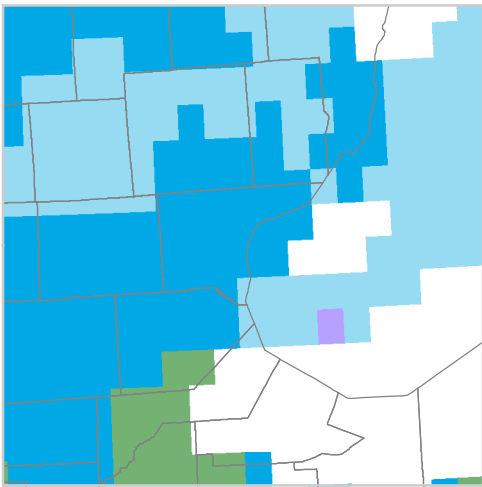

Low emissions (PCM B1)

High emissions (GFDL A1FI)

1980 - 2009

2010 - 2039

2040 - 2069

2070 - 2099

**Heat Zone  
(days over 86°F)**

- 1: < 1
- 2: 1 to 7
- 3: >7 to 14
- 4: >14 to 30
- 5: >30 to 45
- 6: >45 to 60
- 7: >60 to 90
- 8: >90 to 120
- 9: >120 to 150
- 10: >150 to 180
- 11: >180 to 210
- 12: > 210