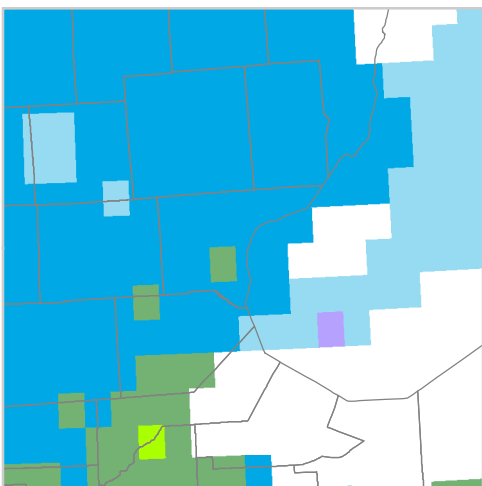

Low emissions (PCM B1)

High emissions (GFDL A1FI)

1980 - 2009

2010 - 2039

2040 - 2069

2070 - 2099

**Heat Zone  
(days over 86°F)**

- 1: < 1
- 2: 1 to 7
- 3: >7 to 14
- 4: >14 to 30
- 5: >30 to 45
- 6: >45 to 60
- 7: >60 to 90
- 8: >90 to 120
- 9: >120 to 150
- 10: >150 to 180
- 11: >180 to 210
- 12: > 210