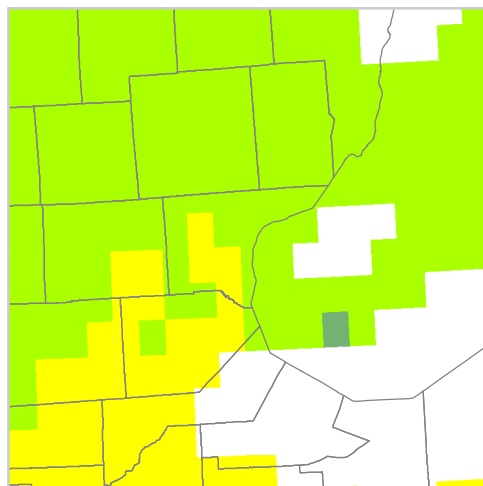

Low emissions (PCM B1)

High emissions (GFDL A1FI)

1980 - 2009

2010 - 2039

2040 - 2069

2070 - 2099

**Heat Zone  
(days over 86°F)**

- 1: < 1
- 2: 1 to 7
- 3: >7 to 14
- 4: >14 to 30
- 5: >30 to 45
- 6: >45 to 60
- 7: >60 to 90
- 8: >90 to 120
- 9: >120 to 150
- 10: >150 to 180
- 11: >180 to 210
- 12: > 210