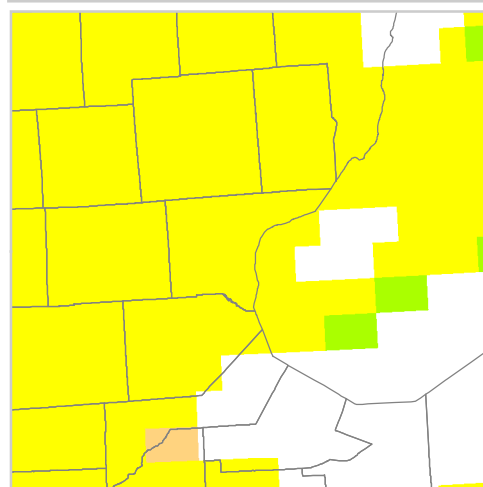

Low emissions (PCM B1)

High emissions (GFDL A1FI)

1980 - 2009

2010 - 2039

2040 - 2069

2070 - 2099

**Heat Zone  
(days over 86°F)**

- 1: < 1
- 2: 1 to 7
- 3: >7 to 14
- 4: >14 to 30
- 5: >30 to 45
- 6: >45 to 60
- 7: >60 to 90
- 8: >90 to 120
- 9: >120 to 150
- 10: >150 to 180
- 11: >180 to 210
- 12: > 210