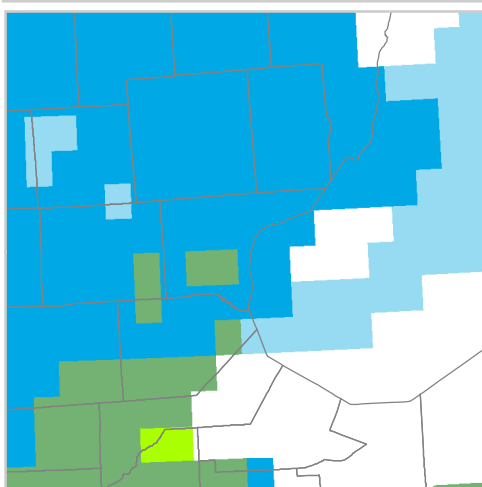

Low emissions (PCM B1)

High emissions (GFDL A1FI)

1980 - 2009

2010 - 2039

2040 - 2069

2070 - 2099

**Heat Zone  
(days over 86°F)**

- 1: < 1
- 2: 1 to 7
- 3: >7 to 14
- 4: >14 to 30
- 5: >30 to 45
- 6: >45 to 60
- 7: >60 to 90
- 8: >90 to 120
- 9: >120 to 150
- 10: >150 to 180
- 11: >180 to 210
- 12: > 210