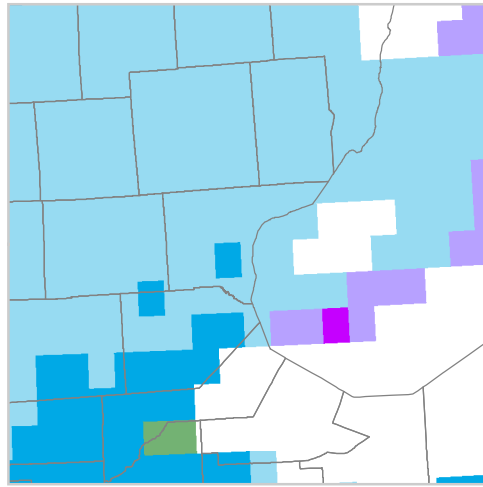

Low emissions (PCM B1)

High emissions (GFDL A1FI)

1980 - 2009

2010 - 2039

2040 - 2069

2070 - 2099

**Heat Zone  
(days over 86°F)**

- 1: < 1
- 2: 1 to 7
- 3: >7 to 14
- 4: >14 to 30
- 5: >30 to 45
- 6: >45 to 60
- 7: >60 to 90
- 8: >90 to 120
- 9: >120 to 150
- 10: >150 to 180
- 11: >180 to 210
- 12: > 210