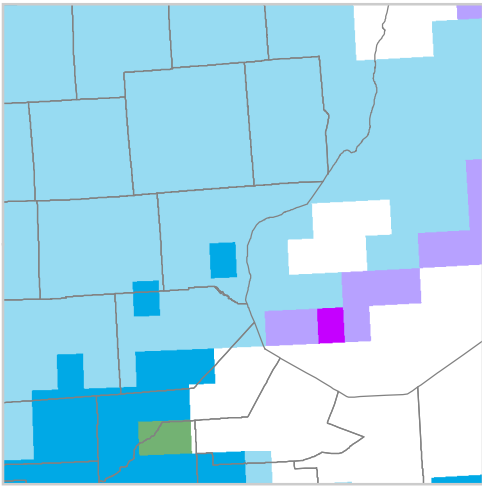

Low emissions (PCM B1)

High emissions (GFDL A1FI)

1980 - 2009

2010 - 2039

2040 - 2069

2070 - 2099

**Heat Zone  
(days over 86°F)**

- 1: < 1
- 2: 1 to 7
- 3: >7 to 14
- 4: >14 to 30
- 5: >30 to 45
- 6: >45 to 60
- 7: >60 to 90
- 8: >90 to 120
- 9: >120 to 150
- 10: >150 to 180
- 11: >180 to 210
- 12: > 210