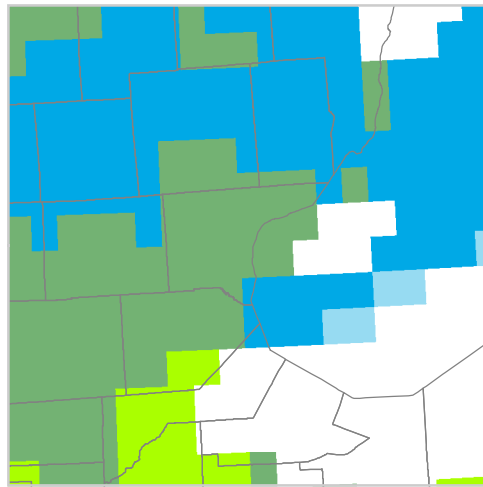

Low emissions (PCM B1)

High emissions (GFDL A1FI)

1980 - 2009

2010 - 2039

2040 - 2069

2070 - 2099

**Heat Zone  
(days over 86°F)**

- 1: < 1
- 2: 1 to 7
- 3: >7 to 14
- 4: >14 to 30
- 5: >30 to 45
- 6: >45 to 60
- 7: >60 to 90
- 8: >90 to 120
- 9: >120 to 150
- 10: >150 to 180
- 11: >180 to 210
- 12: > 210